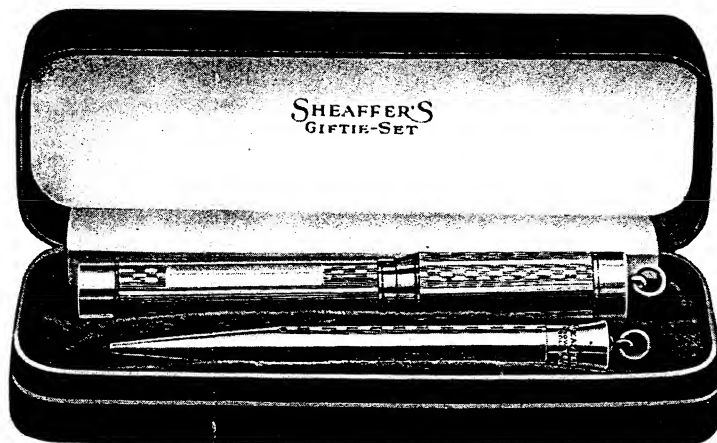

Gold filled and Sterling prices include plush box. Solid gold prices include leather box.

The "Gifts That Last"

Sheaffer's Giftie Sets

Regular length—pen five inches, pencil five inches

Set No.	Pcl. No.	Pcl. Price	Pen No.	Pen Price	Set Price
C6—CT—Green Gold Filled.....		\$6.00	36TC—Green Gold Filled.....	\$10.50	\$14.00

The "Gifts That Last"

Sheaffer's Giftie Sets

Regular length—pen five inches, pencil five inches

Set No.	Pcl. No.	Pcl. Price	Pen No.	Pen Price	Set Price
B7	—BP	—Sterling\$ 6.00	26PC—Sterling	\$10.50	\$ 16.00
De Luxe	DHE—14K G. G.	50.00	366HEC—14K Green Gold....	52.00	100.00